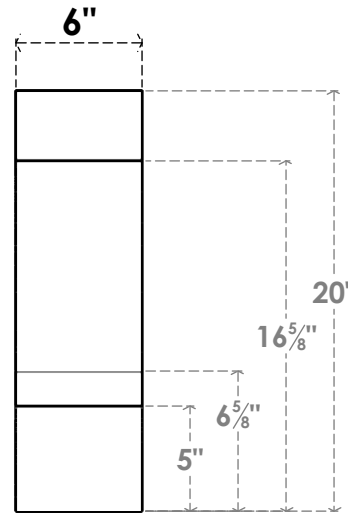

ITEM NUMBER: BRCPC060X08000X20000BOA

6"W X 8"D X 20"H BALBOA ARCHITECTURAL GRADE PVC CLOSED KNEE BRACE

SIDE PROFILE

FRONT PROFILE

ISOMETRIC

EKENA MILLWORK
2300 WEST MAIN ST.
CLARKSVILLE, TX 75426
TOLL FREE: 866-607-0453
WWW.EKENAMILLWORK.COM