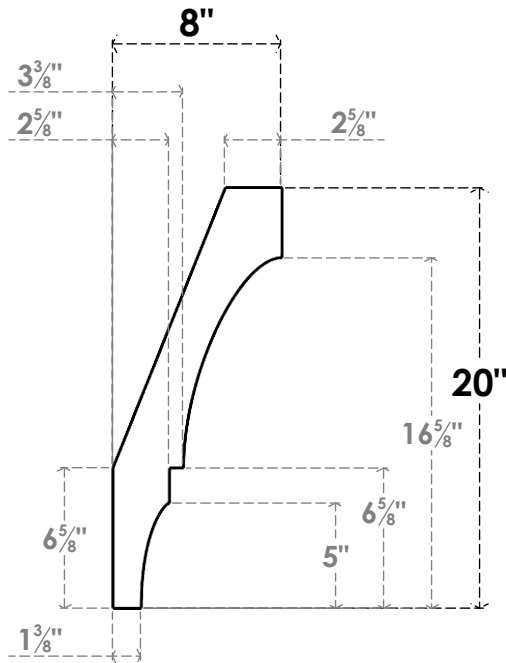

ITEM NUMBER: BRCPC060X08000X20000BOA

6"W X 8"D X 20"H BALBOA ARCHITECTURAL GRADE PVC CLOSED KNEE BRACE

SIDE PROFILE

FRONT PROFILE

ISOMETRIC

EKENA MILLWORK
2300 WEST MAIN ST.
CLARKSVILLE, TX 75426
TOLL FREE: 866-607-0453
WWW.EKENAMILLWORK.COM

NOTES

1. INSTALLATION TO BE COMPLETED IN ACCORDANCE WITH MANUFACTURER'S SPECIFICATIONS.
2. DRAWING MAY NOT BE TO SCALE
3. THIS DRAWING IS INTENDED FOR DESIGN AND PLANNING PURPOSES ONLY.
4. ALL INFORMATION CONTAINED HEREIN WAS CURRENT AT THE TIME OF DEVELOPMENT BUT MUST BE REVIEWED AND APPROVED BY THE PRODUCT MANUFACTURER TO BE CONSIDERED ACCURATE.
5. ARCHITECTURAL GRADE PVC PRODUCTS ARE MADE FROM EXPANDED CELLULAR PVC AND COME NATURALLY WHITE BUT MAY BE PAINTED